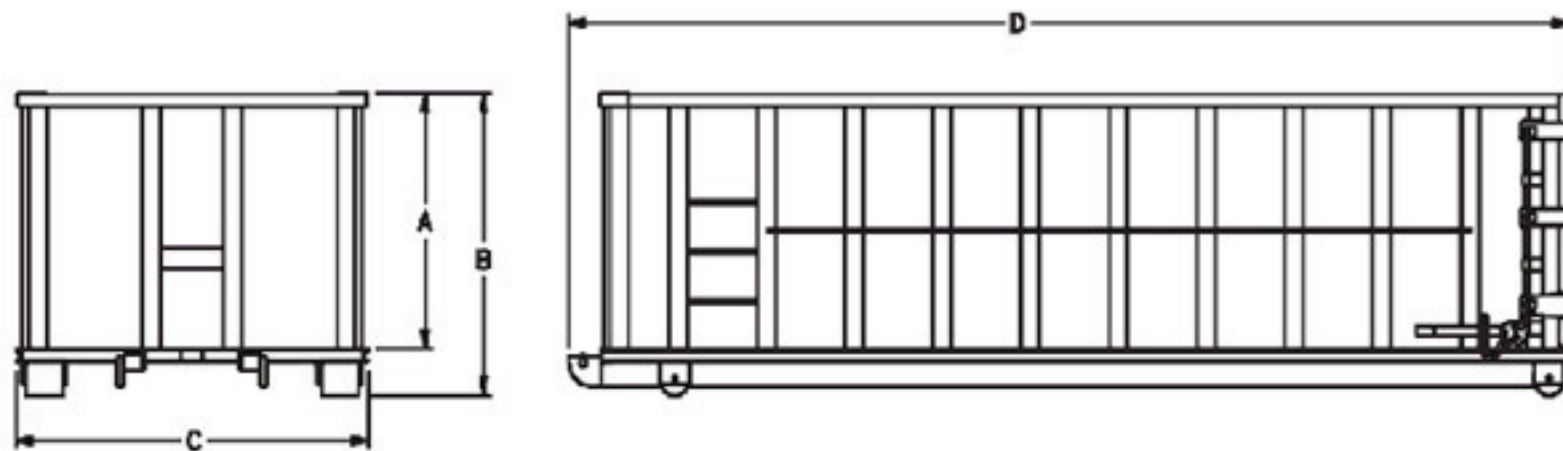

FRONT-LOAD CONTAINER SIZES

ROLL-OFF CONTAINER SIZES

SIZE(S)	(A) HEIGHT INSIDE	(B) HEIGHT OUTSIDE	(C) WIDTH OVERALL	(D) LENGTH OVERALL
10	43"	55"	96"	12' 9"
15	43"	55"	96"	16' 9"
20	43"	55"	96"	22' 9"
30	62"	74"	96"	22' 9"