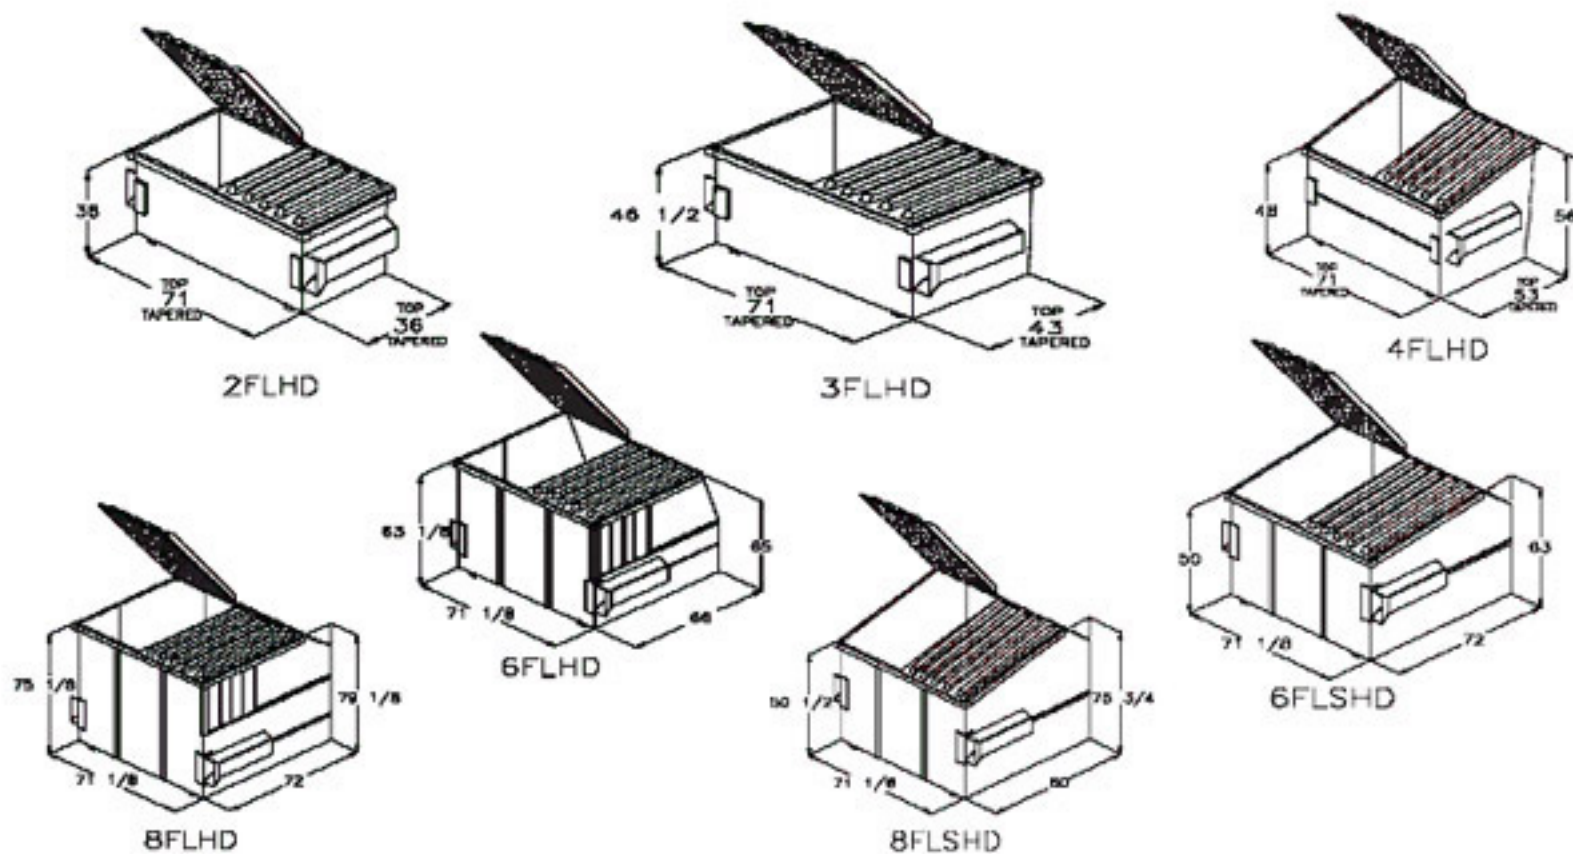

FRONT-LOAD CONTAINER SIZES

ROLL-OFF CONTAINER SIZES

SIZE(S)	(A) HEIGHT INSIDE	(B) HEIGHT OUTSIDE	(C) WIDTH OVERALL	(D) LENGTH OVERALL
10	43"	55"	96"	12' 9"
15	43"	55"	96"	16' 9"
20	43"	55"	96"	22' 9"
30	62"	74"	96"	22' 9"